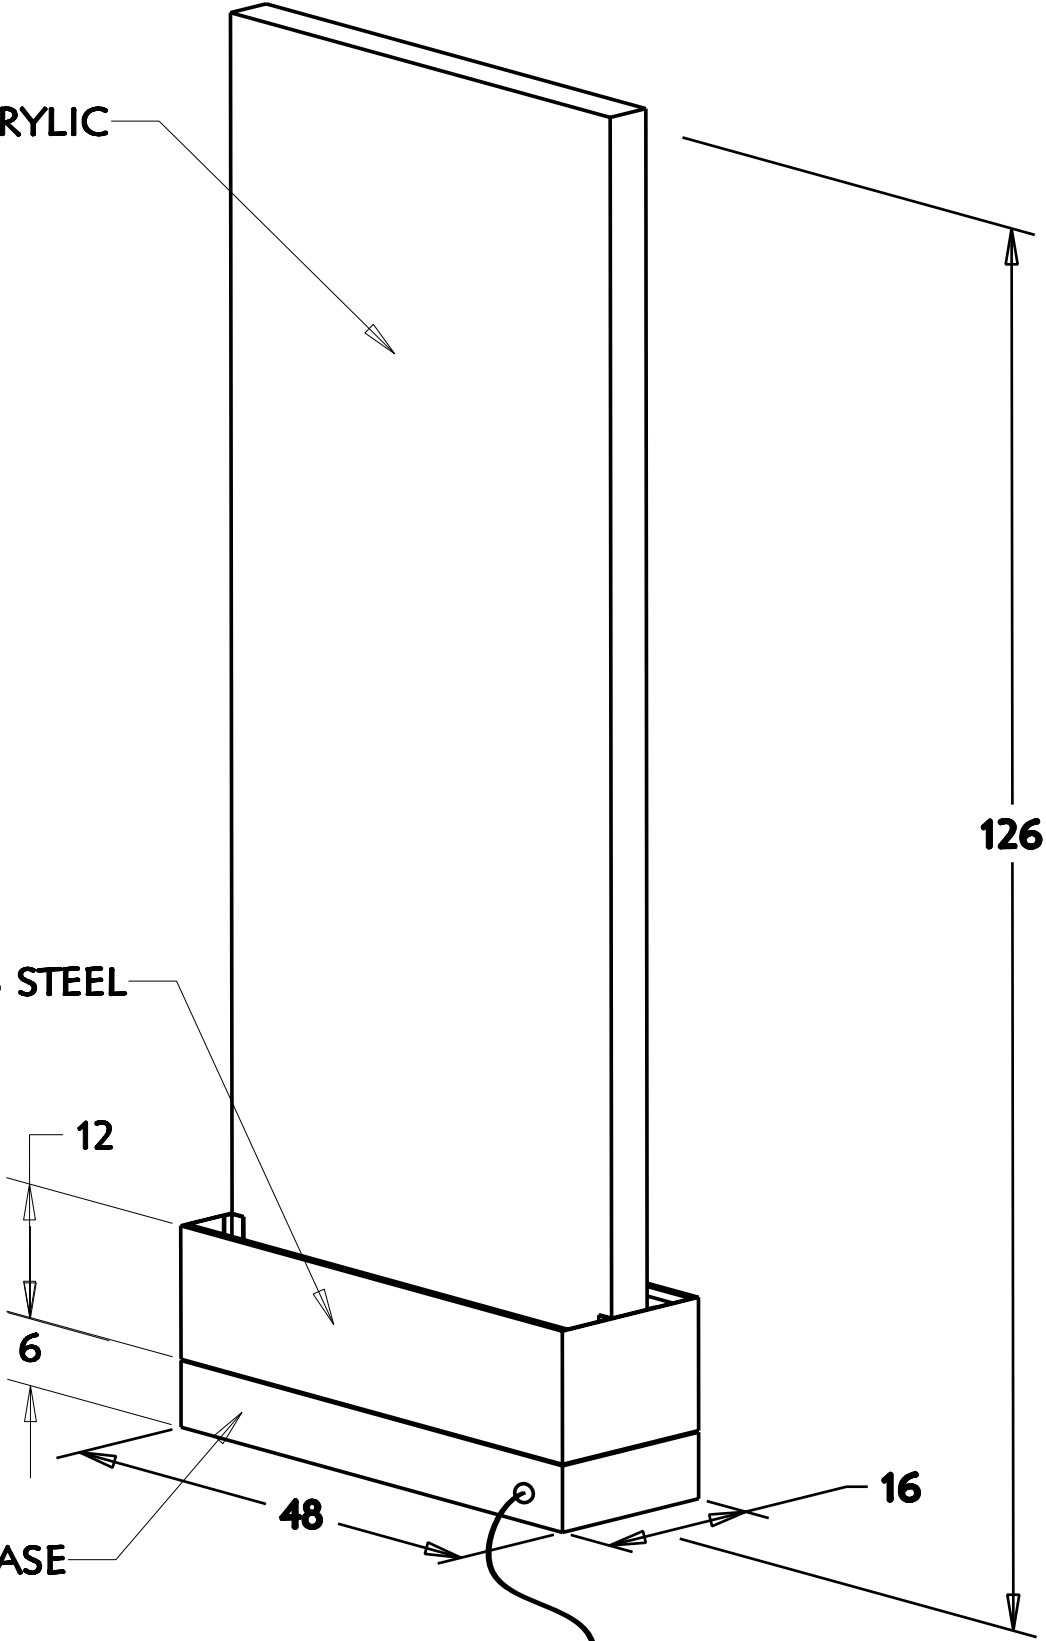

10' WATERPANEL

CLEAR ACRYLIC

STAINLESS STEEL

BLACK BASE

126

12

6

48